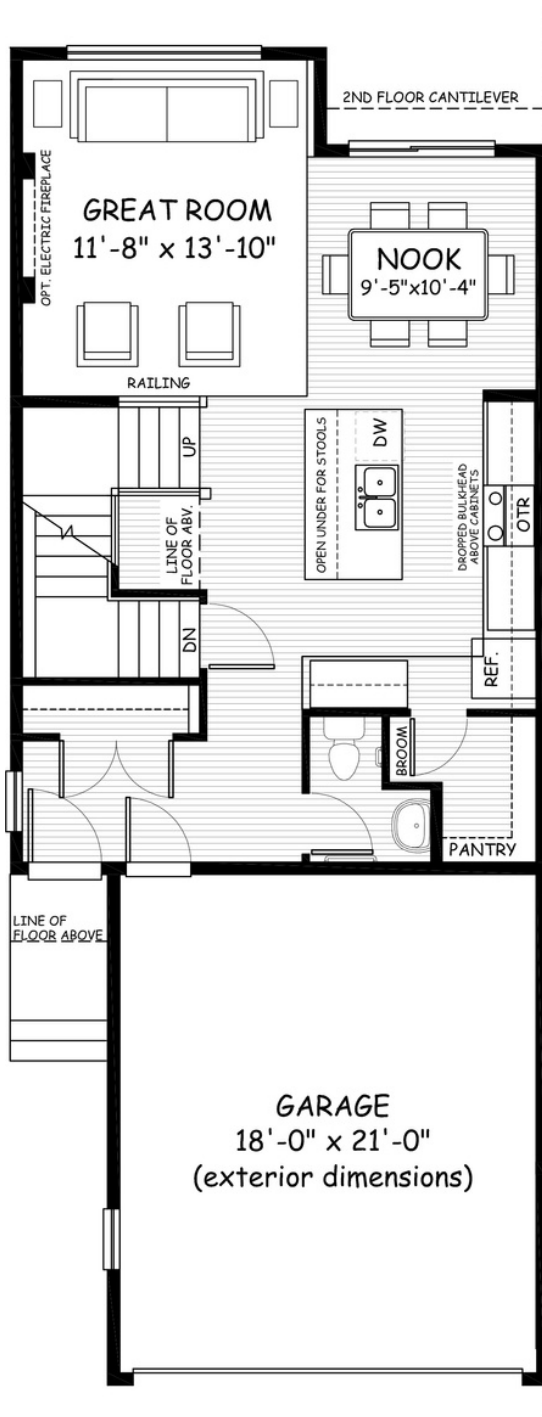

the **Bow**

1600
sq.ft.

3 bedrooms

2.5 bathrooms

22' wide

NOTES:

Artists's representation, may not be exactly as shown - all dimensions are approximate. All plans/designs are the exclusive property of Douglas Homes Ltd. Prices are subject to change without notice.

the Bow

1600 sq.ft.

22' wide
54' long

MAIN
712 sq.ft.

UPPER
888 sq.ft.

February 2023. Artists's representation, may not be exactly as shown and all dimensions are approximate. All plans/designs are the exclusive property of Douglas Homes Ltd. Prices are subject to change without notice.