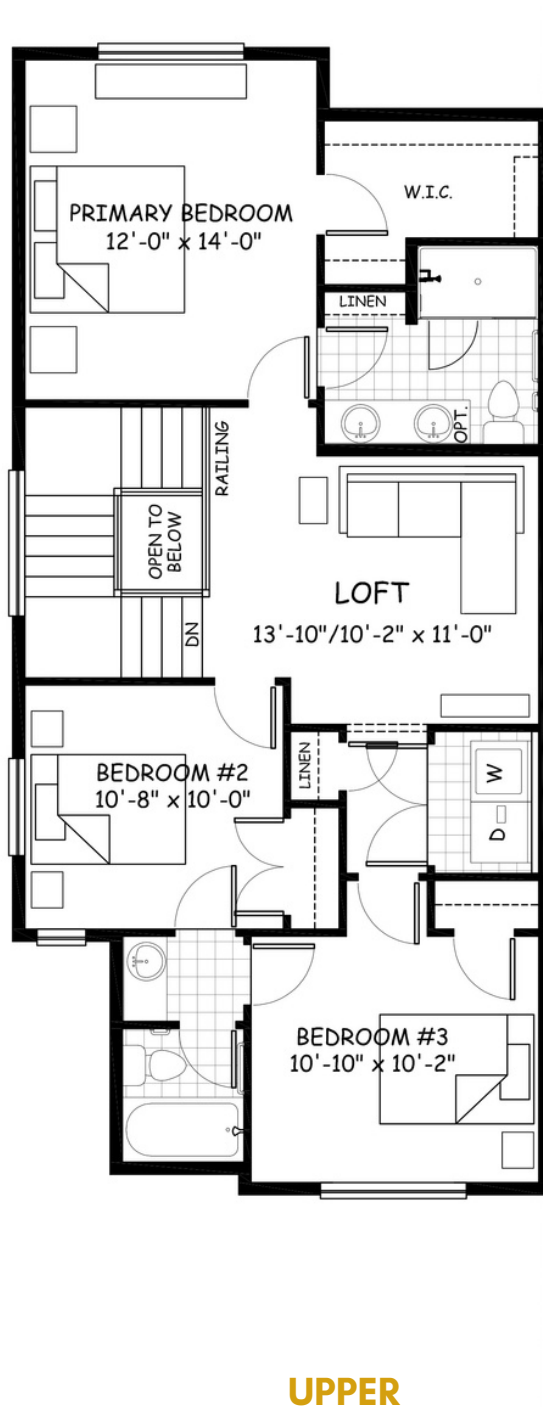

the **Bow**

1600
sq.ft.

3 bedrooms

2.5 bathrooms

22' wide

NOTES:

Artists's representation, may not be exactly as shown - all dimensions are approximate. All plans/designs are the exclusive property of Douglas Homes Ltd. Prices are subject to change without notice.

the Bow

1600 sq.ft.

22' wide
54' long

MAIN
712 sq.ft.

UPPER
888 sq.ft.

February 2023. Artists's representation, may not be exactly as shown and all dimensions are approximate. All plans/designs are the exclusive property of Douglas Homes Ltd. Prices are subject to change without notice.