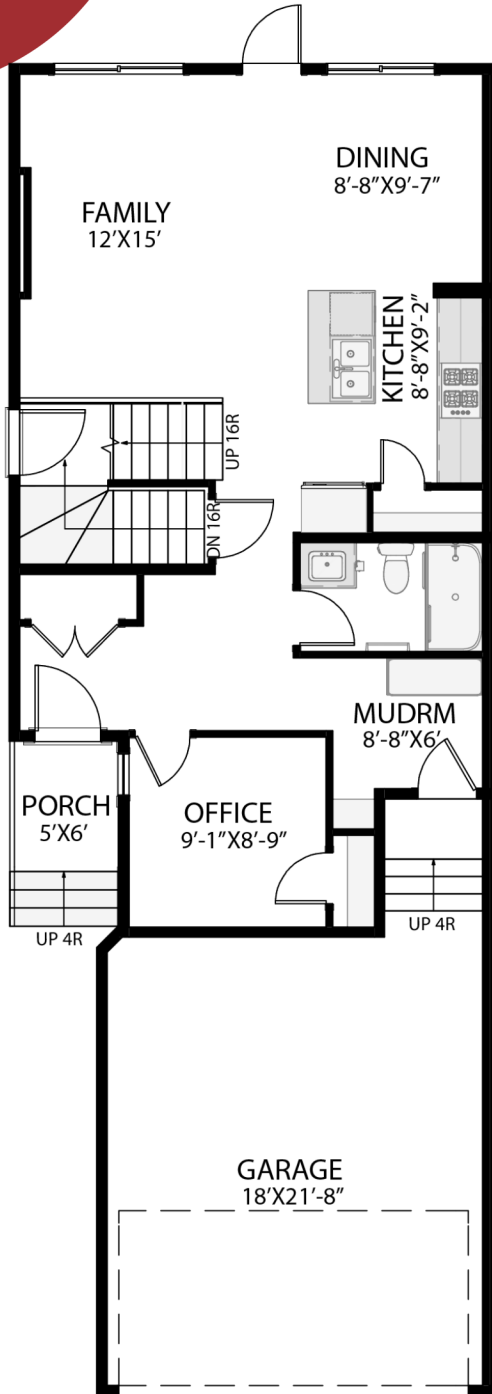

# The Maddison

1650 sqft.

Main Floor  
793 sqft.

Upper Floor  
857 sqft.

ProminentHomes.ca

The elevation and floorplans are concept only and subject to change in features and specifications without notice. Property of Prominent Homes Ltd.