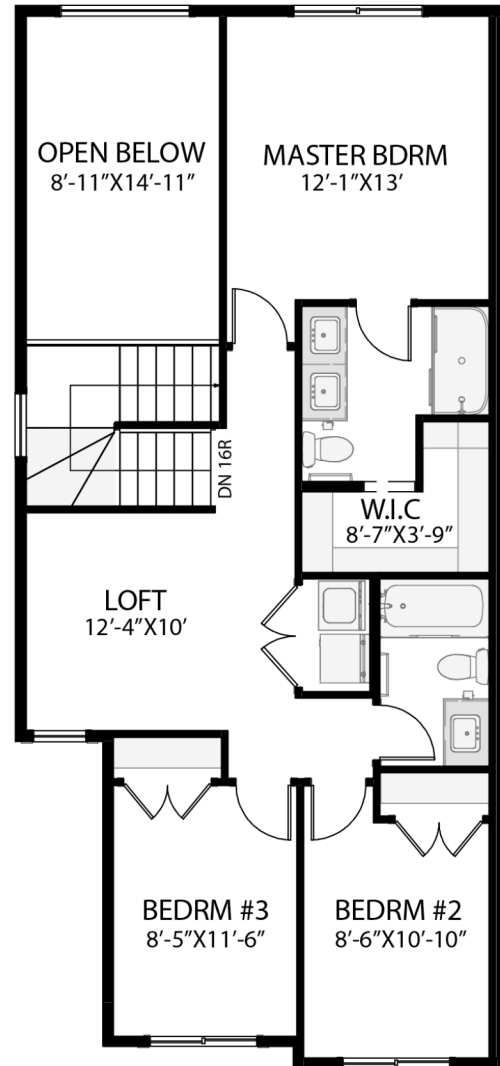

# The Maddison

1650 sqft.

Main Floor  
793 sqft.

Upper Floor  
857 sqft.

ProminentHomes.ca

The elevation and floorplans are concept only and subject to change in features and specifications without notice. Property of Prominent Homes Ltd.