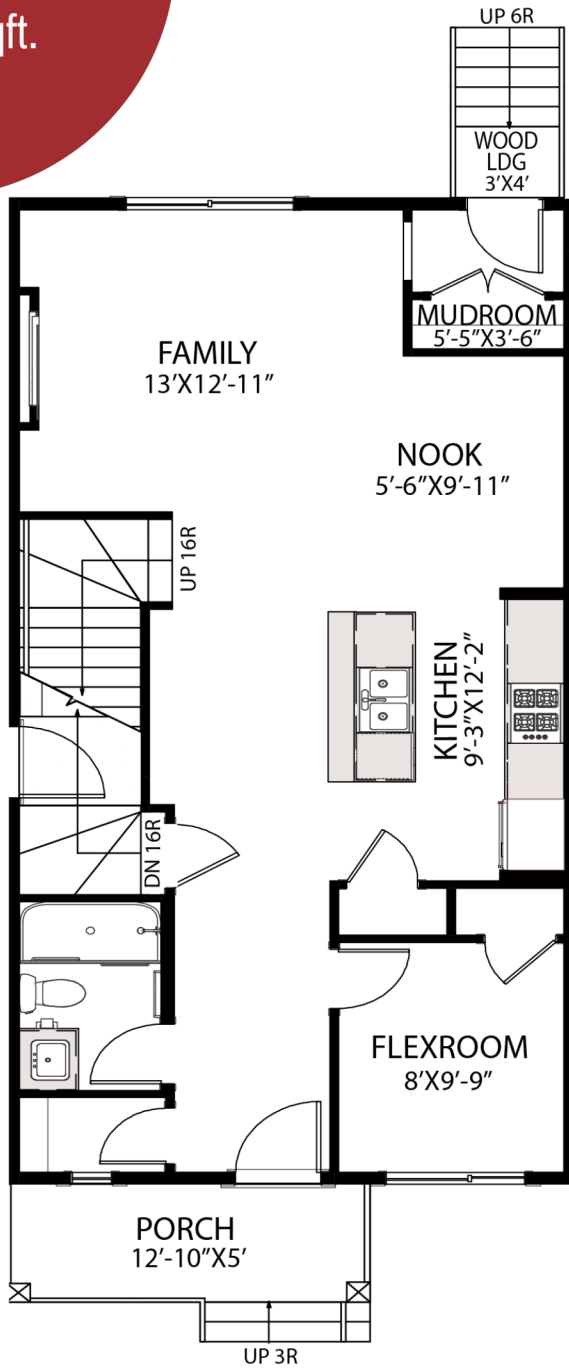

# The Bow

1690 sqft.

Main Floor  
830 sqft.

Upper Floor  
860 sqft.

[ProminentHomes.ca](http://ProminentHomes.ca)

The elevation and floorplans are concept only and subject to change in features and specifications without notice. Property of Prominent Homes Ltd.