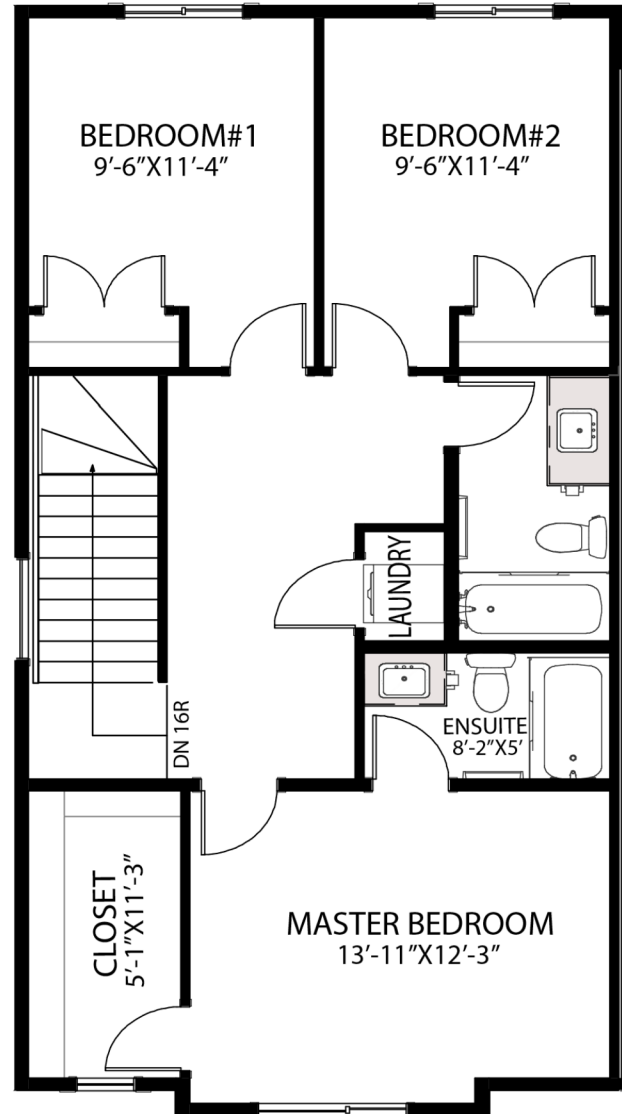

# The Bow

1690 sqft.

Main Floor  
830 sqft.

Upper Floor  
860 sqft.

[ProminentHomes.ca](http://ProminentHomes.ca)

The elevation and floorplans are concept only and subject to change in features and specifications without notice. Property of Prominent Homes Ltd.