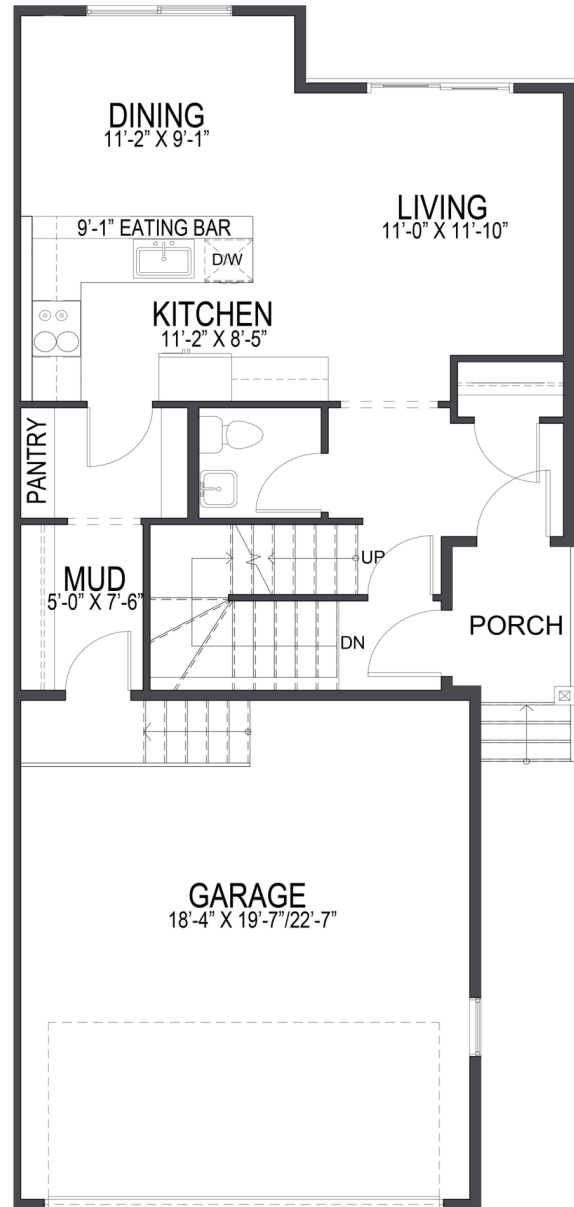

The Crosby L

1555 sqft.

Upper Floor
904 sqft.

Main Floor
651 sqft.

ProminentHomes.ca

The elevation and floorplans are concept only and subject to change in features and specifications without notice. Property of Prominent Homes Ltd.