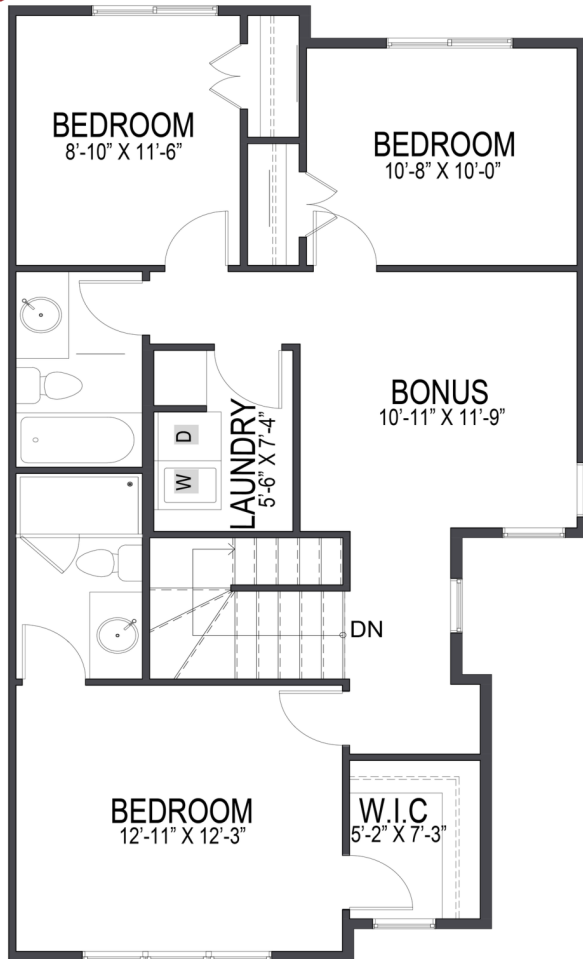

The Crosby L

1555 sqft.

Upper Floor
904 sqft.

Main Floor
651 sqft.

ProminentHomes.ca

The elevation and floorplans are concept only and subject to change in features and specifications without notice. Property of Prominent Homes Ltd.