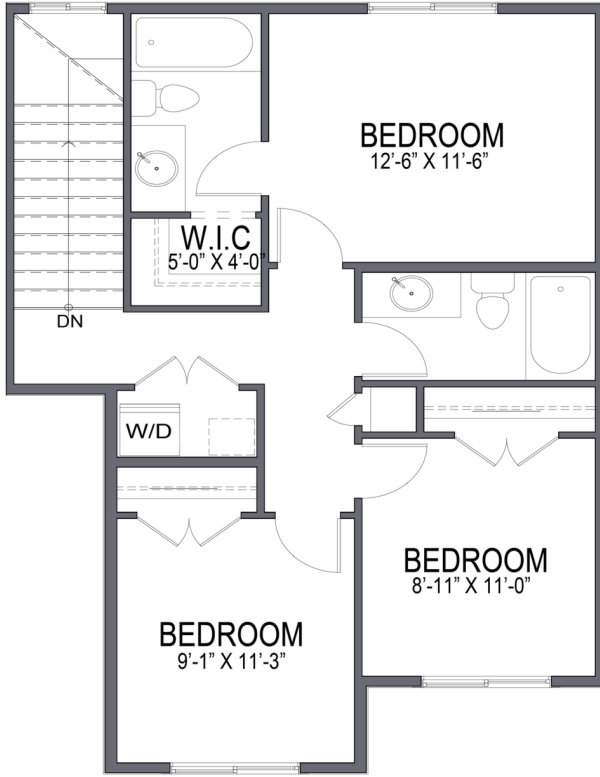

The Mercer R

1299 sqft.

Upper Floor
714 sqft.

Main Floor
585 sqft.

ProminentHomes.ca

The elevation and floorplans are concept only and subject to change in features and specifications without notice. Property of Prominent Homes Ltd.