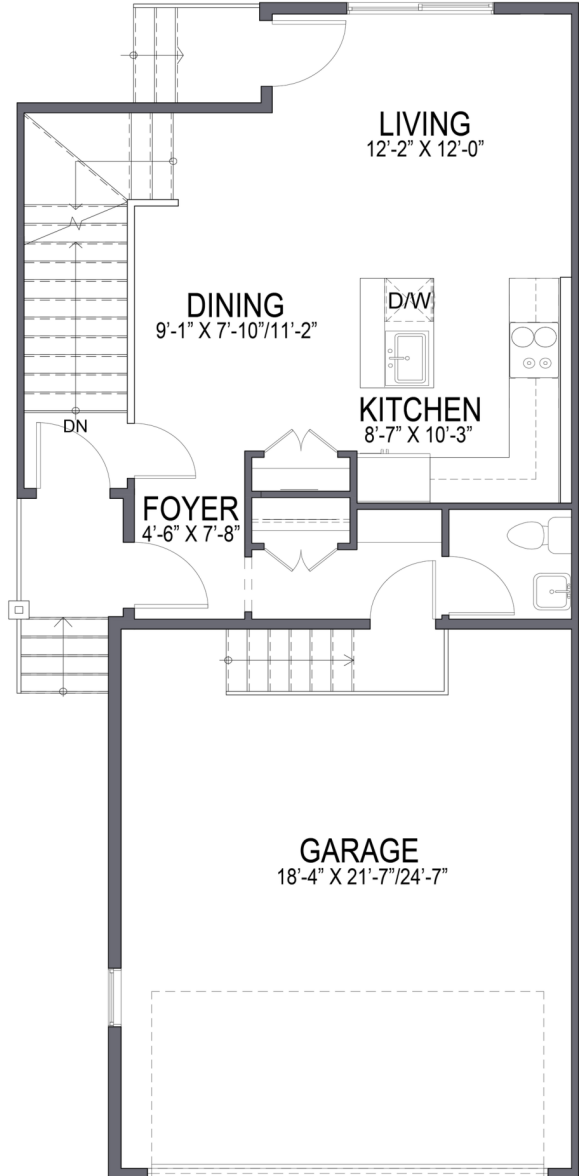

The Mercer R

1299 sqft.

Upper Floor
714 sqft.

Main Floor
585 sqft.

ProminentHomes.ca

The elevation and floorplans are concept only and subject to change in features and specifications without notice. Property of Prominent Homes Ltd.