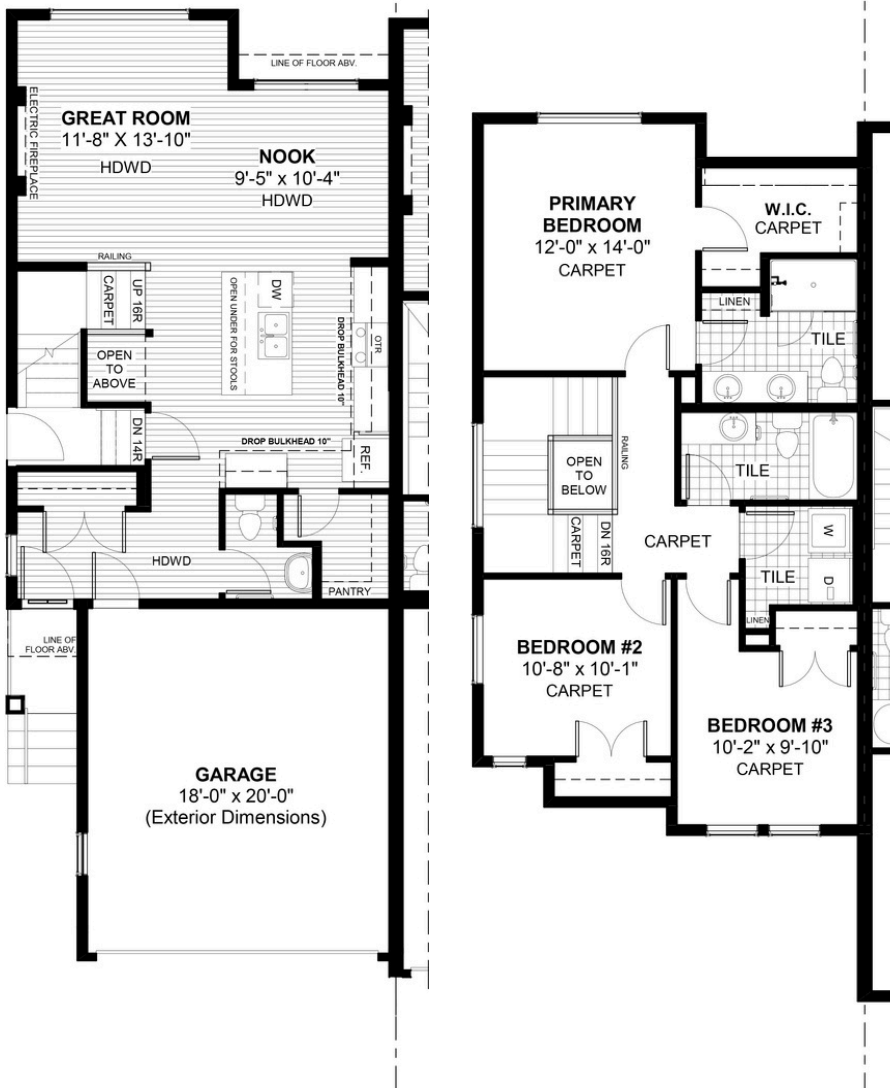

# PEYTO

119 Waterford Manor • Waterford, Chestermere

1476 sq ft

3 bedrooms

2.5 bathrooms

22"

## FEATURES

- ✓ Duplex (Left Unit)
- ✓ Basement Side Entry
- ✓ 9' Main Floor Ceiling
- ✓ Quartz Countertops
- ✓ Electric Fireplace
- ✓ Eng. Hardwood Main Floors
- ✓ Upper Floor Laundry
- ✓ Tile to Baths/Laundry
- ✓ Double Sinks to Ensuite
- ✓ Walk-In Pantry

## NOTES

---

---

---

---

\*Price includes lot&gst. Price, features & plan are subject to change at any time. All plans/designs are the exclusive property of Douglas Homes Ltd.